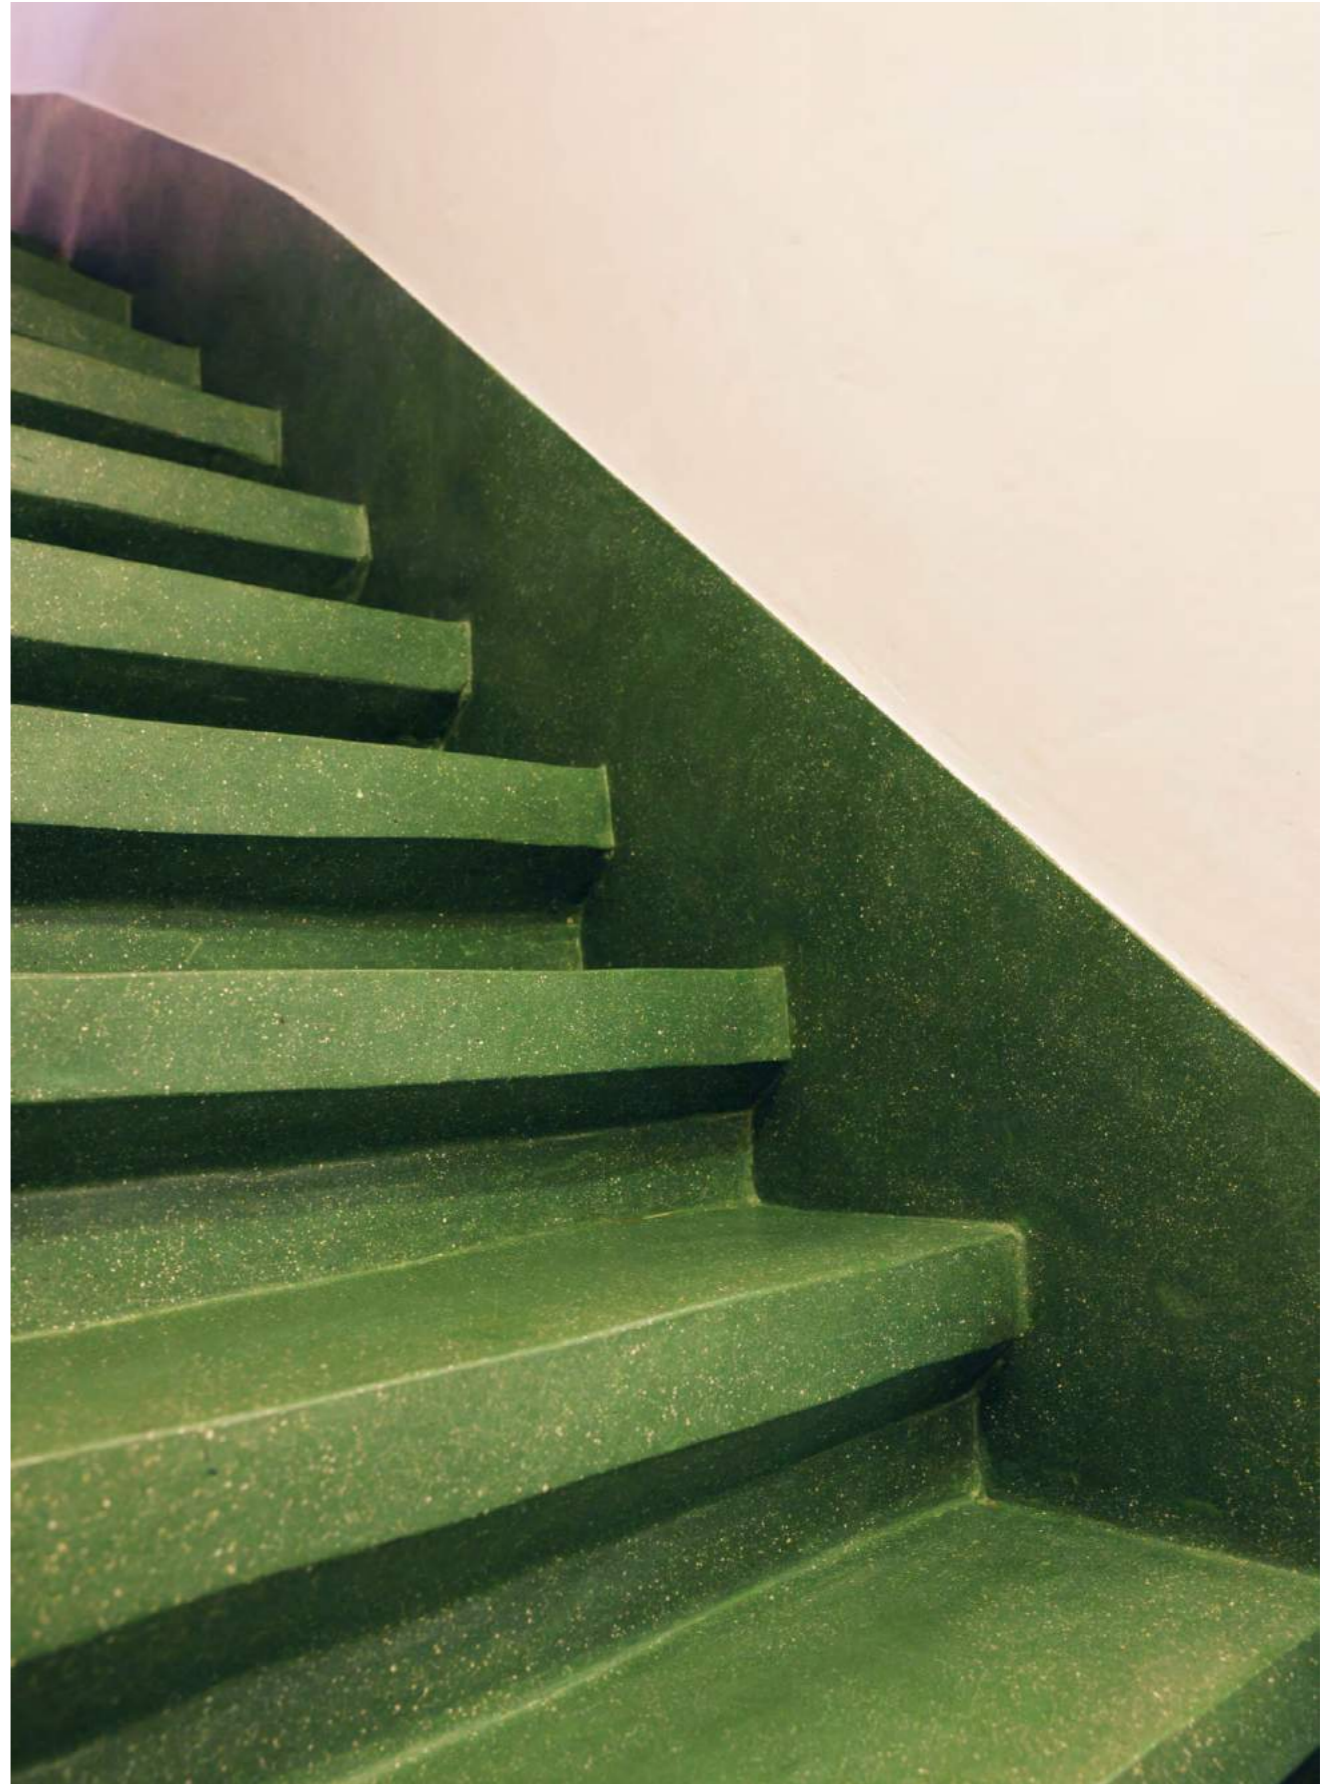

Project by Elise Van Thuyne | Photo by KLAAR

TERRA FLOOR

Order Samples

A NATURAL WALK,
STRONG AND
SUSTAINABLE FLOORS