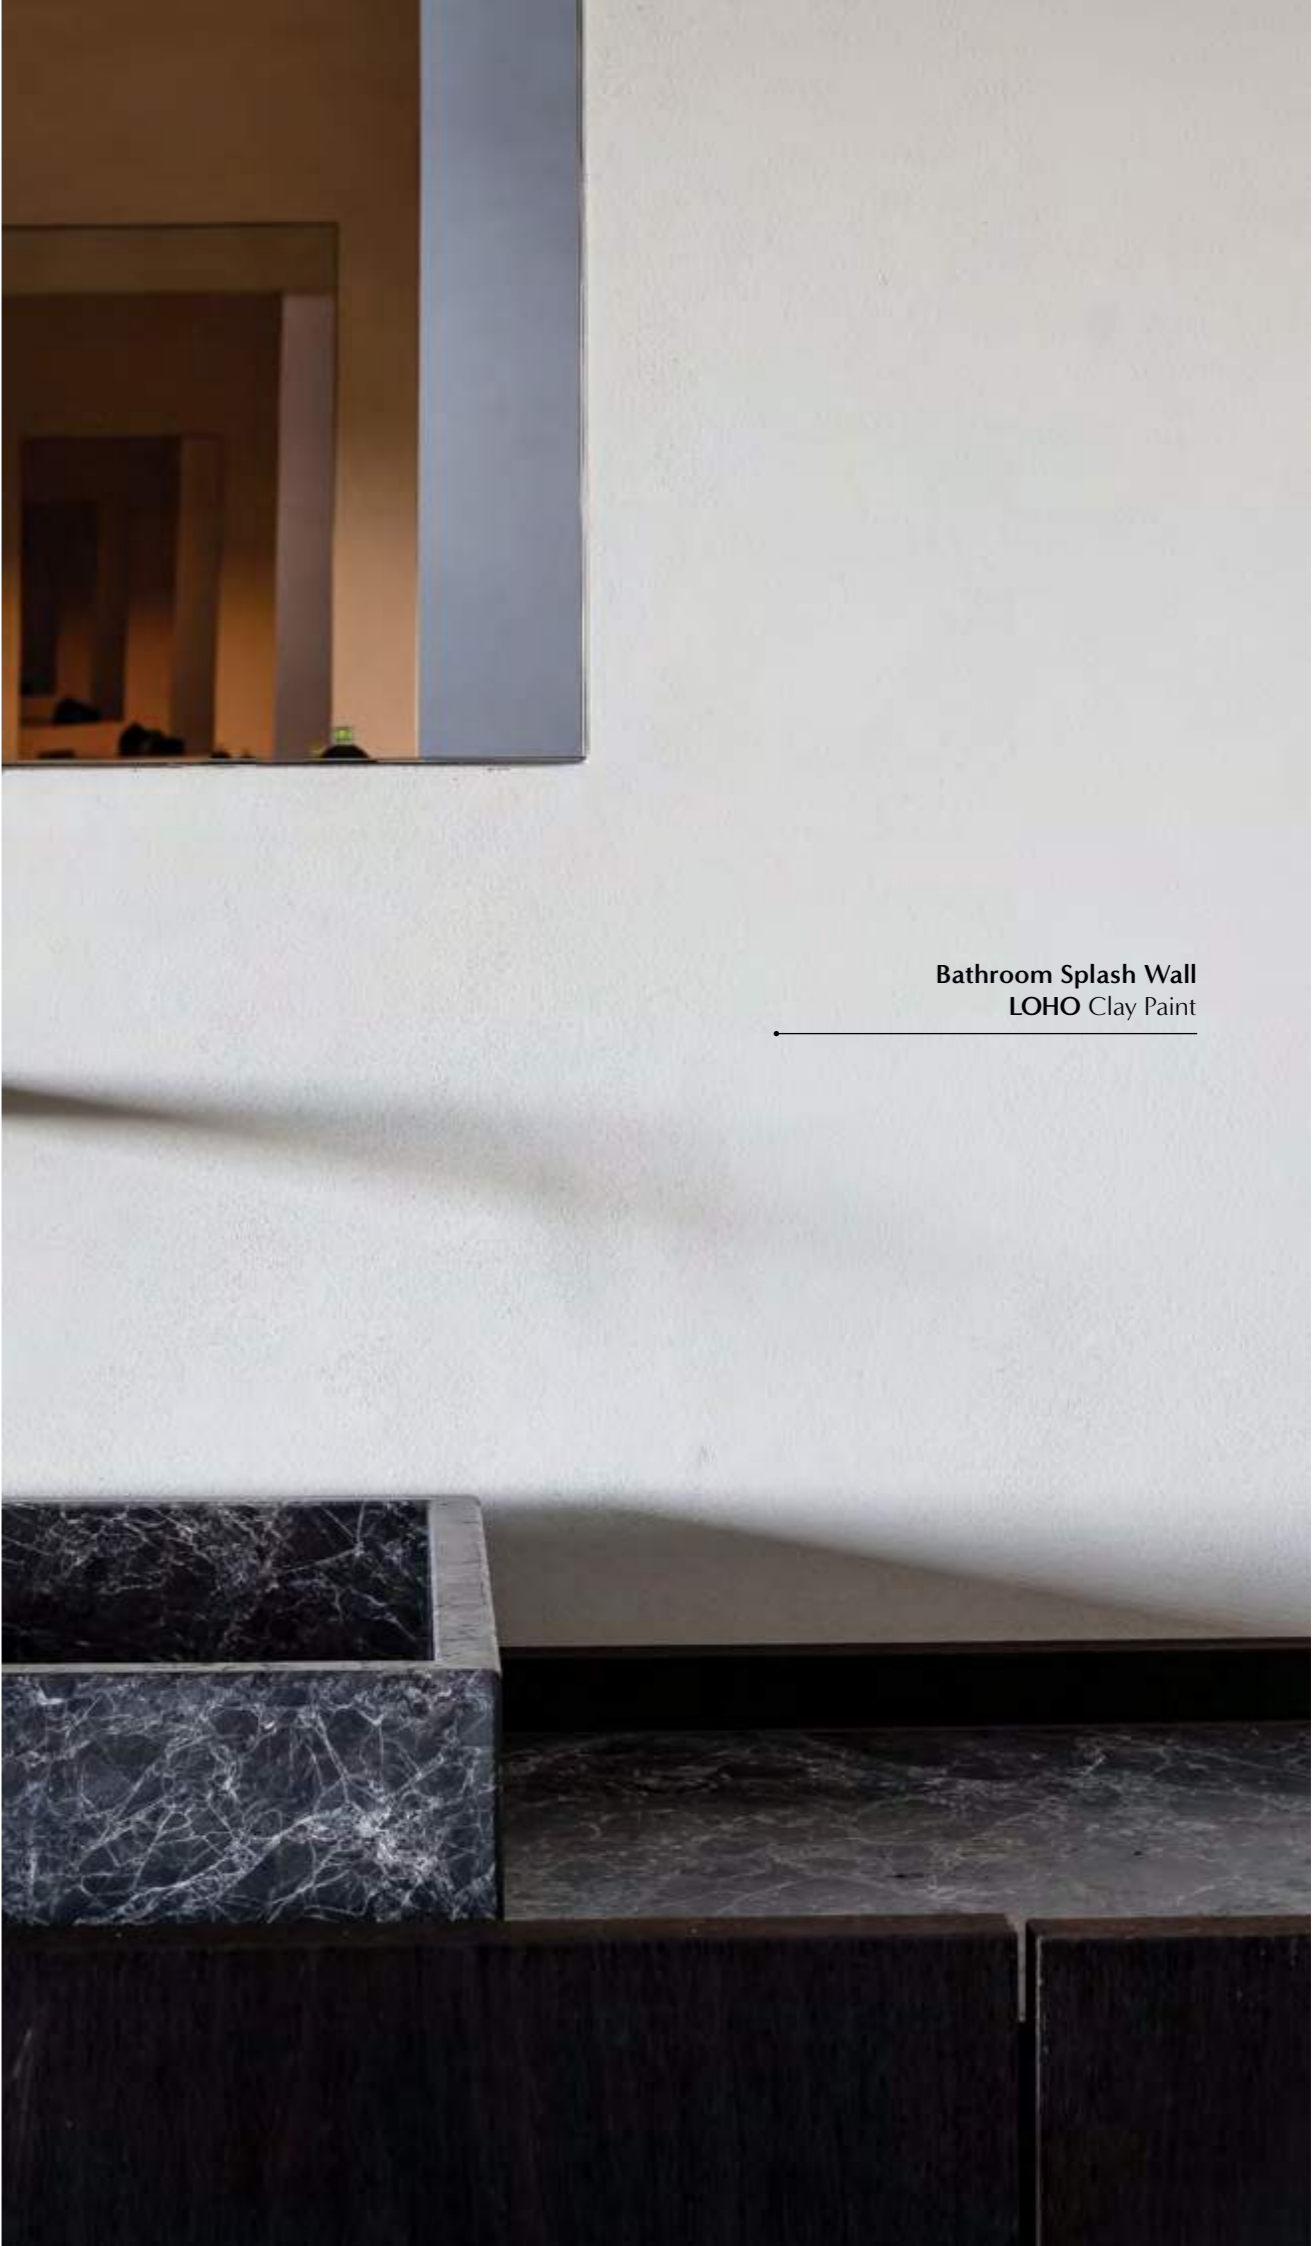

Bathroom Splash Wall
LOHO Clay Paint