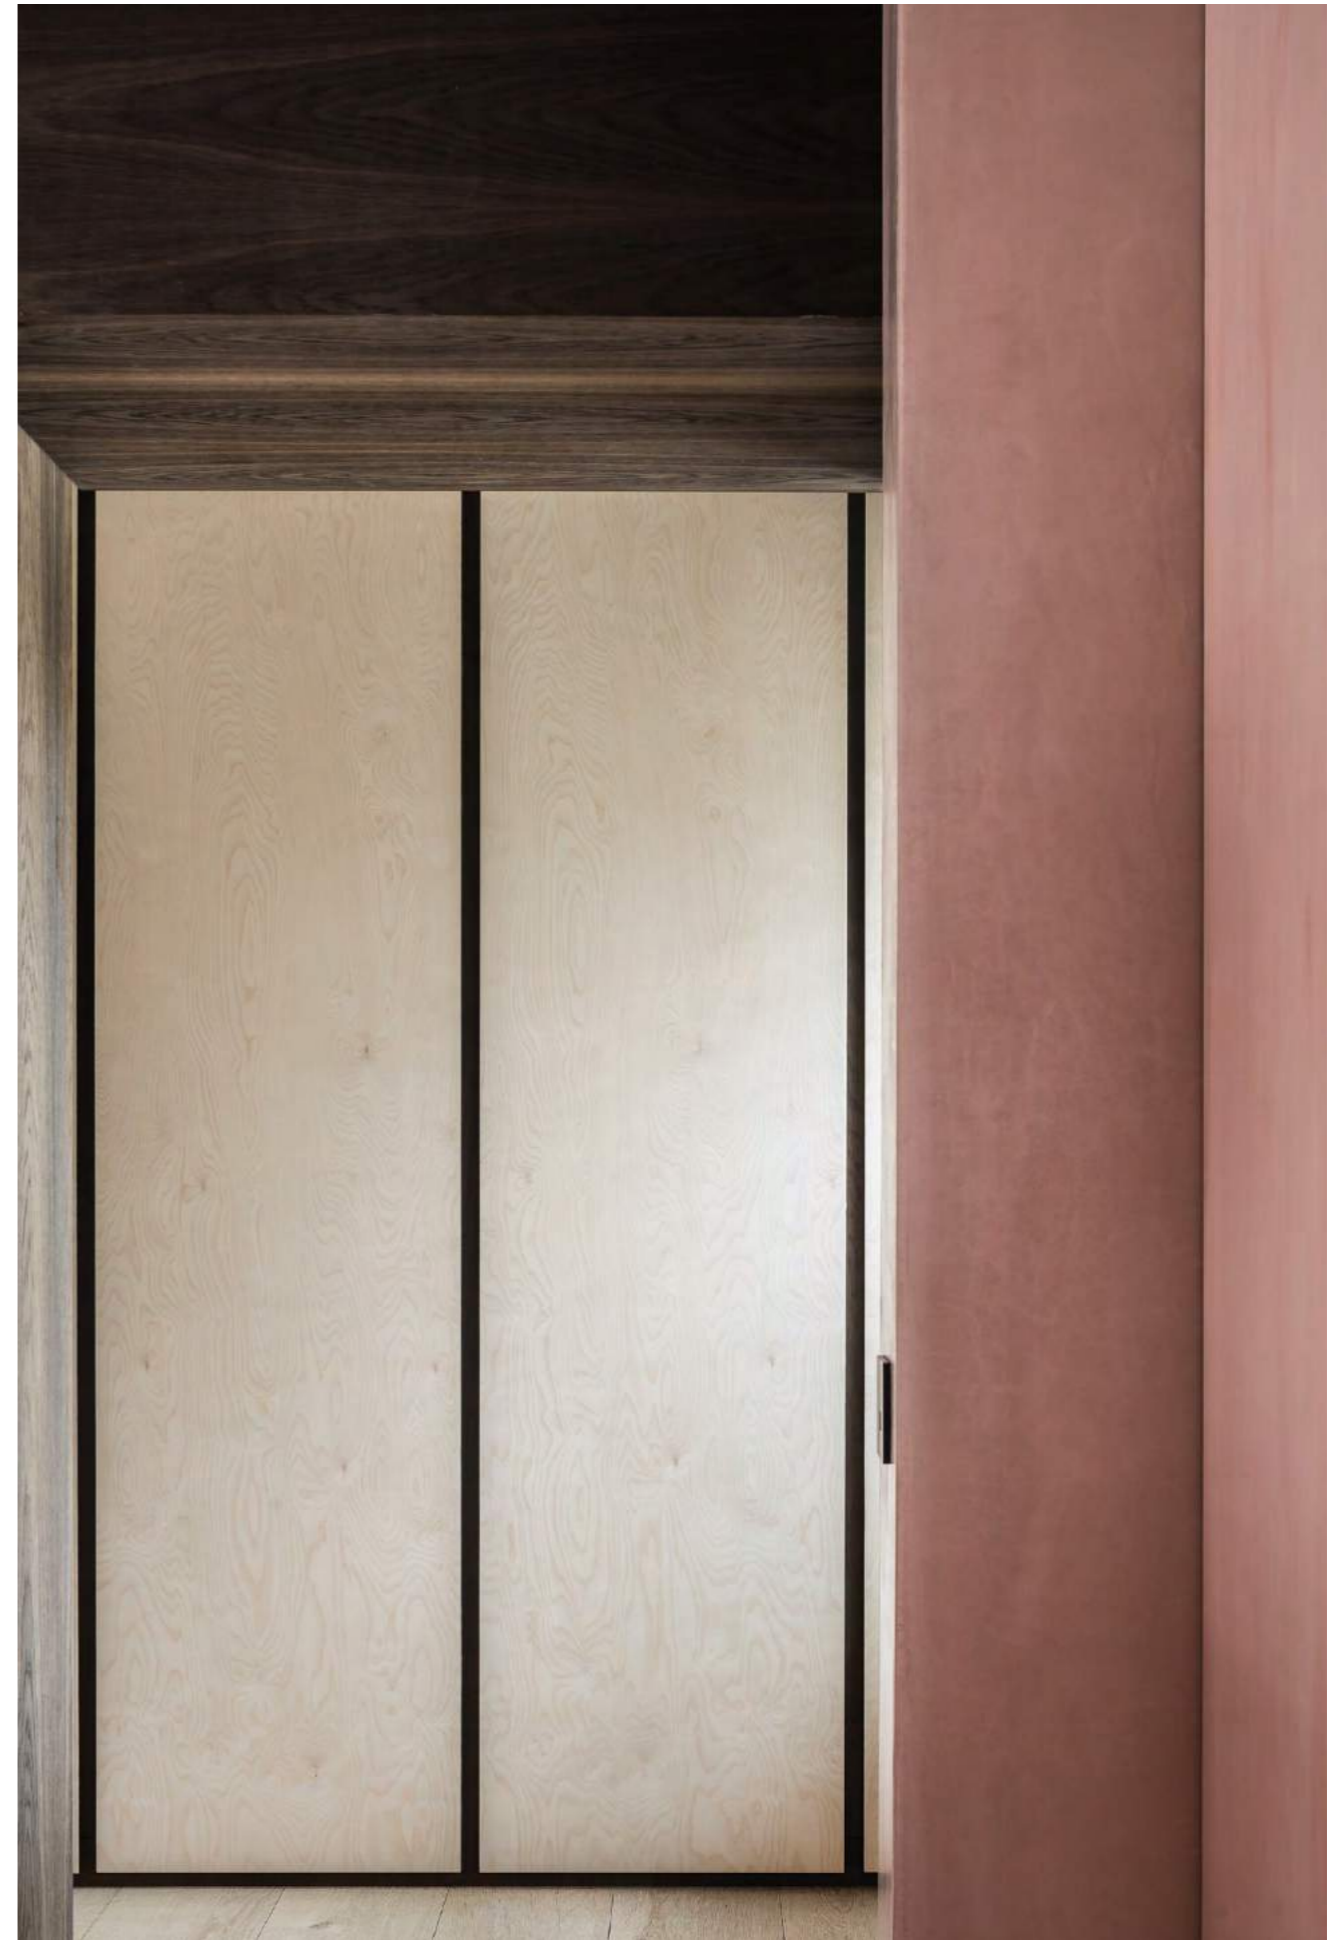

Photo by Klaar

Lime Finish Extra Fine

—
SMOOTH AND SILKY TEXTURE
FOR ALL DRY AND HUMID AREAS

EXTRA FINE

[Order Samples](#)

+ Available in 72 standard colors

Not suited for showers.

FINE