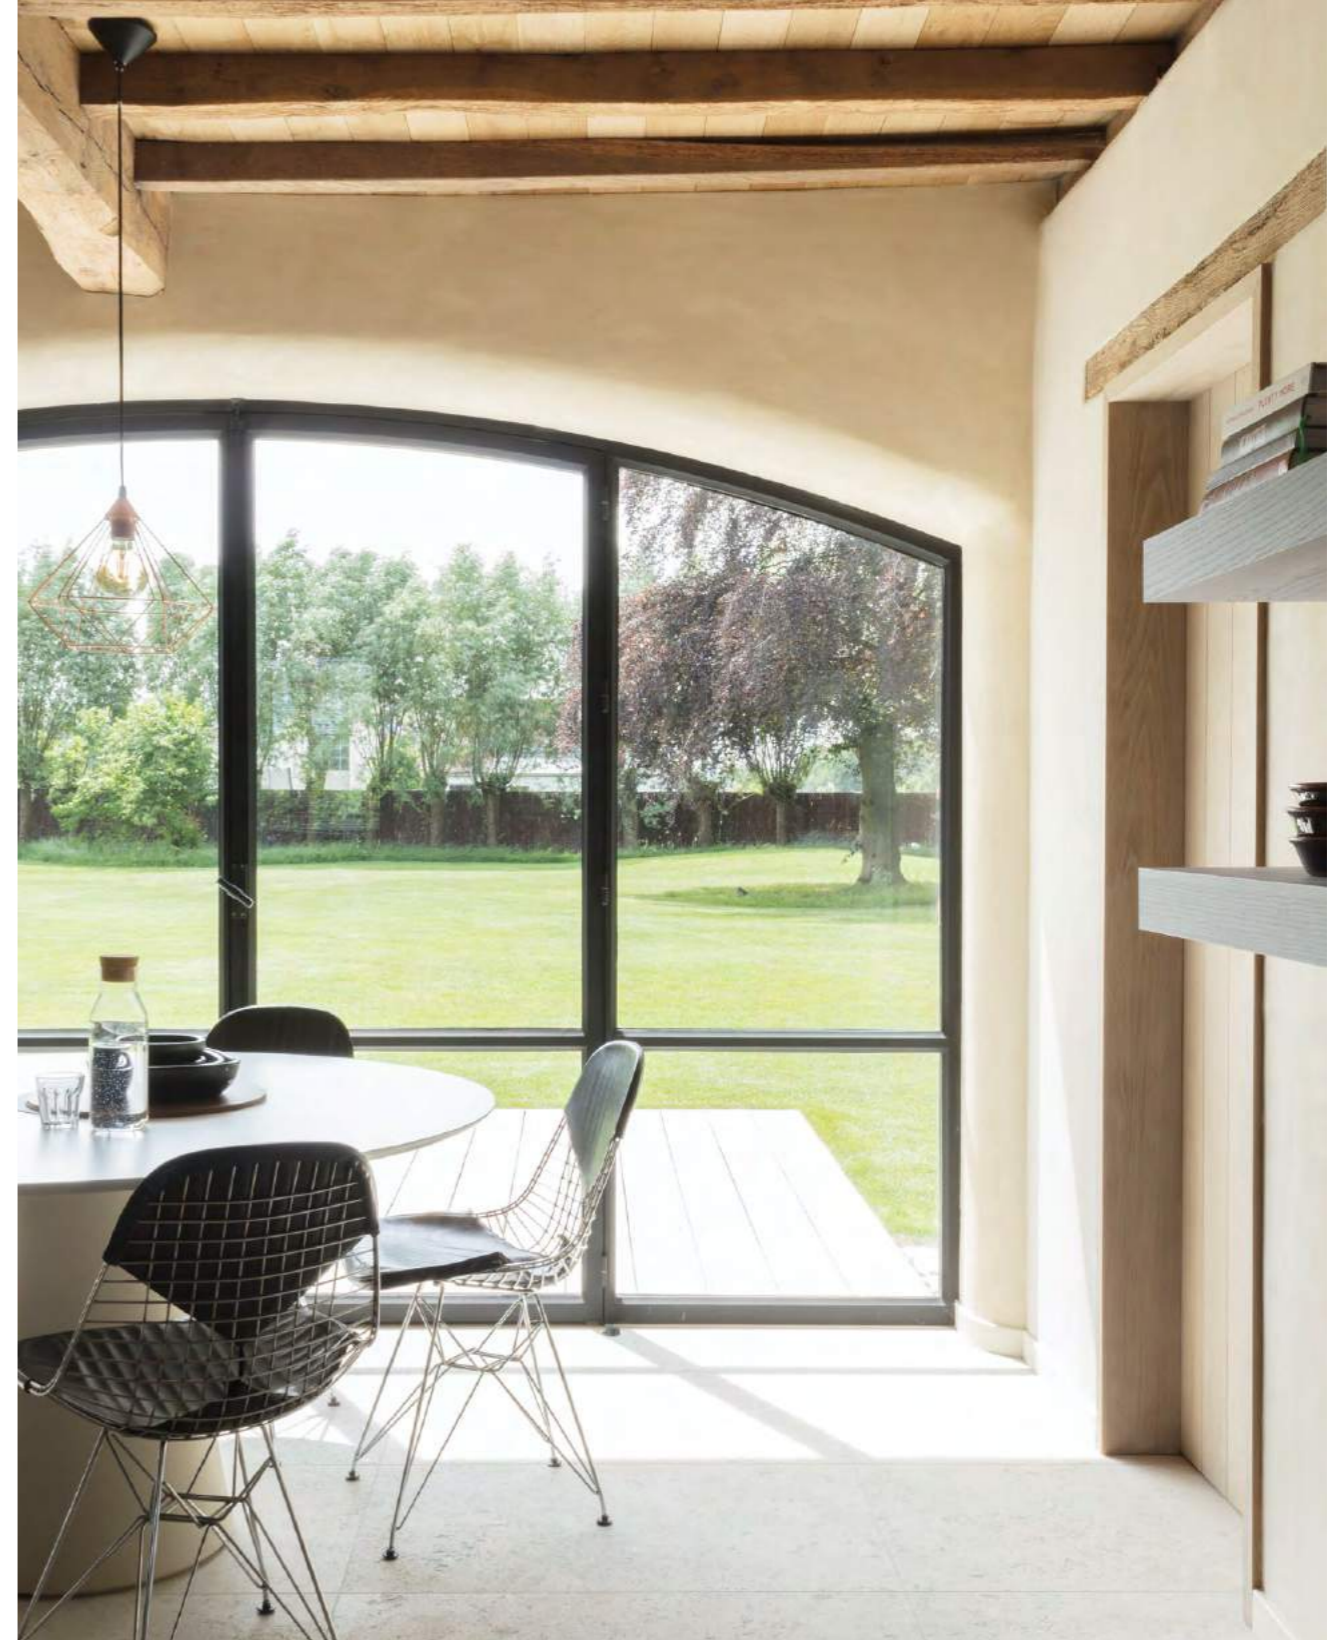

- + Available in 30 colors
- + Easy to process
- + Ideal for larger surfaces
- + Multiple textures

RAW

Order Samples

Lime Finish Raw

—
THE IDEAL RAW WALL/CEILING PLASTER TO APPLY ON
LARGE INDOOR SURFACES IN A SHORT PERIOD OF TIME