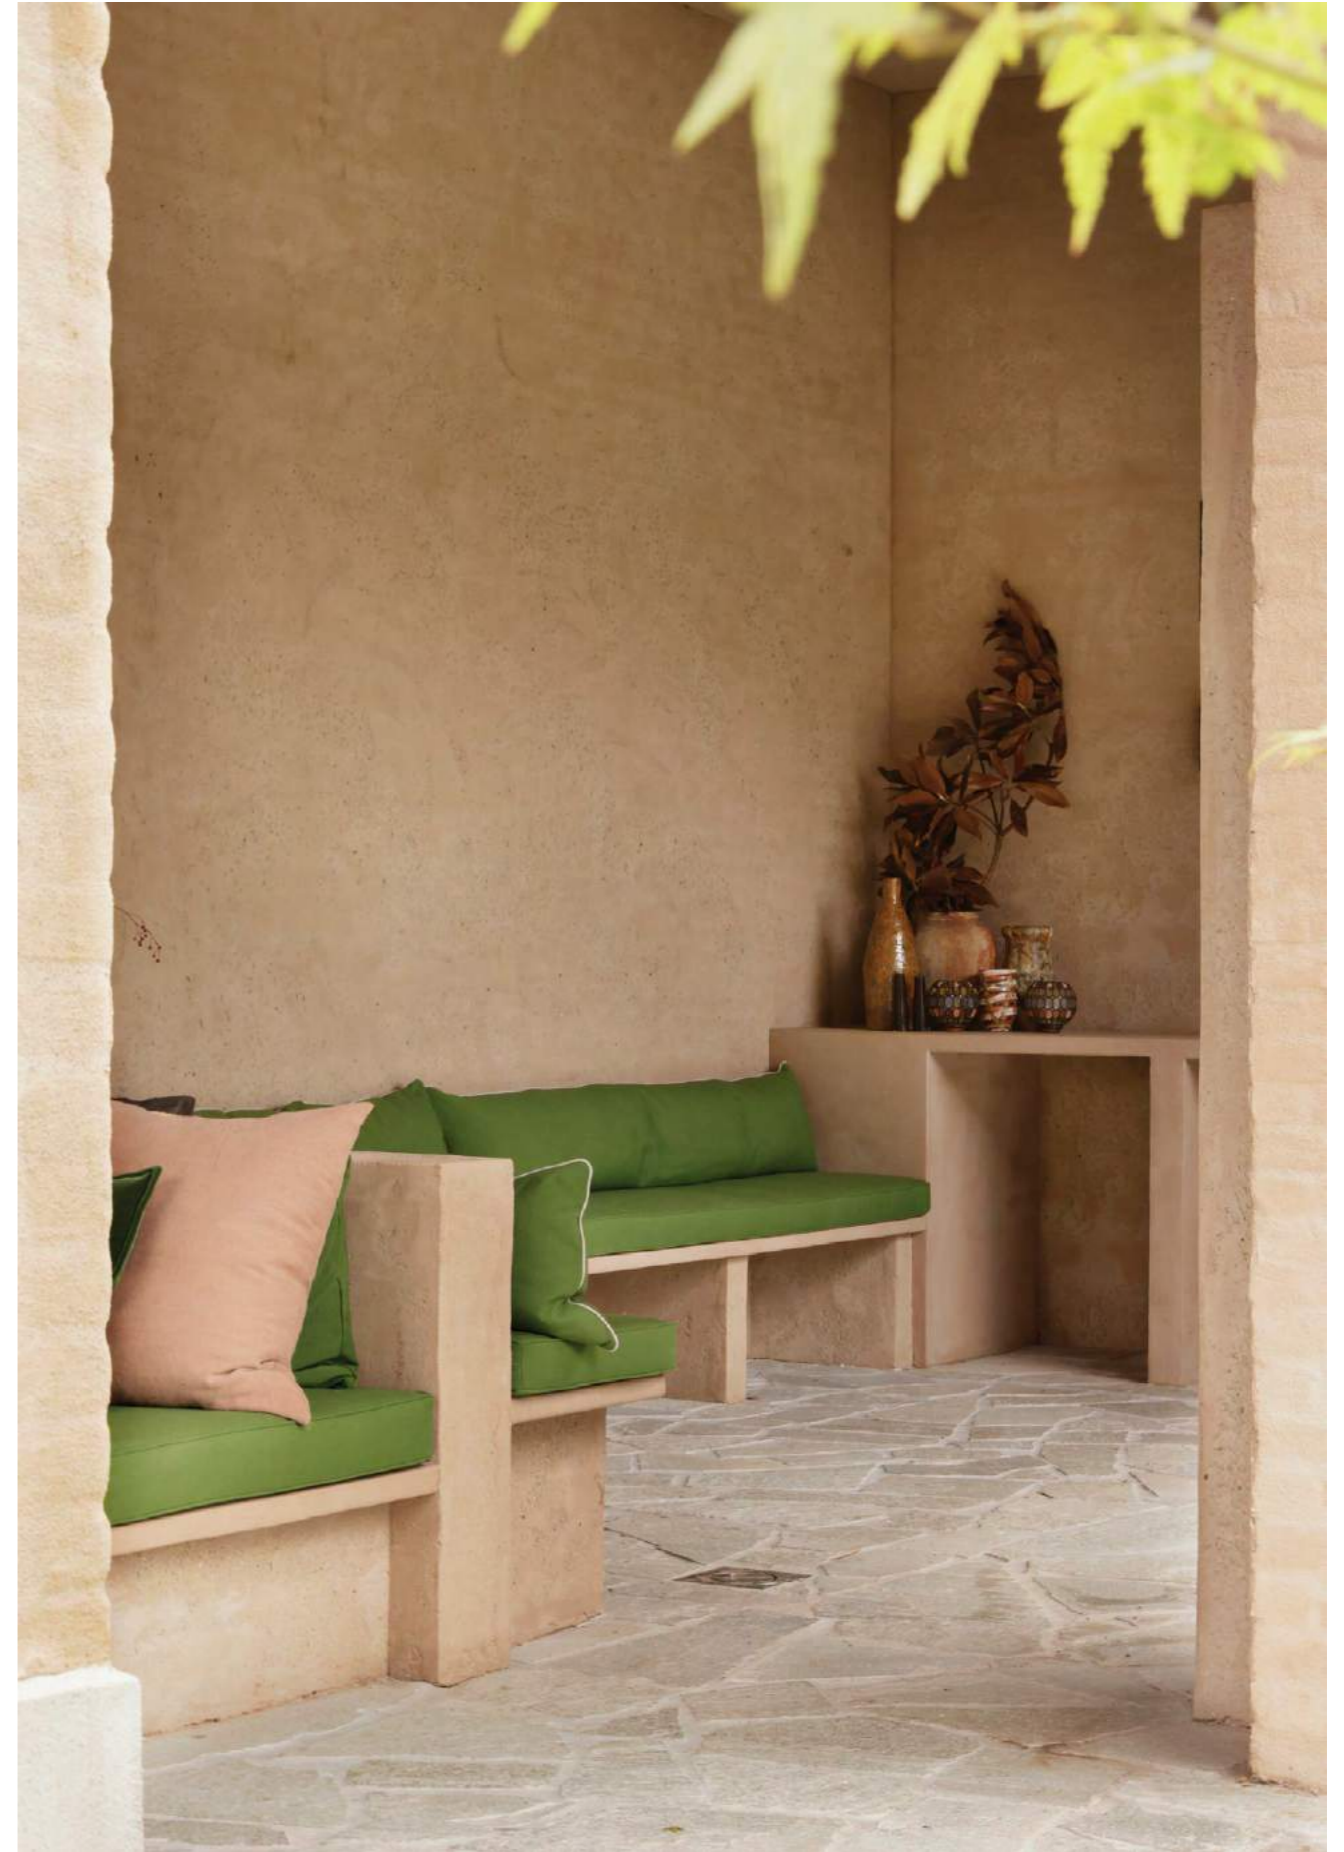

RAW AUTHENTIC

- + Available in 30 standard colors.
- + Easy to process
- + Ideal for larger surfaces
- + Multiple textures